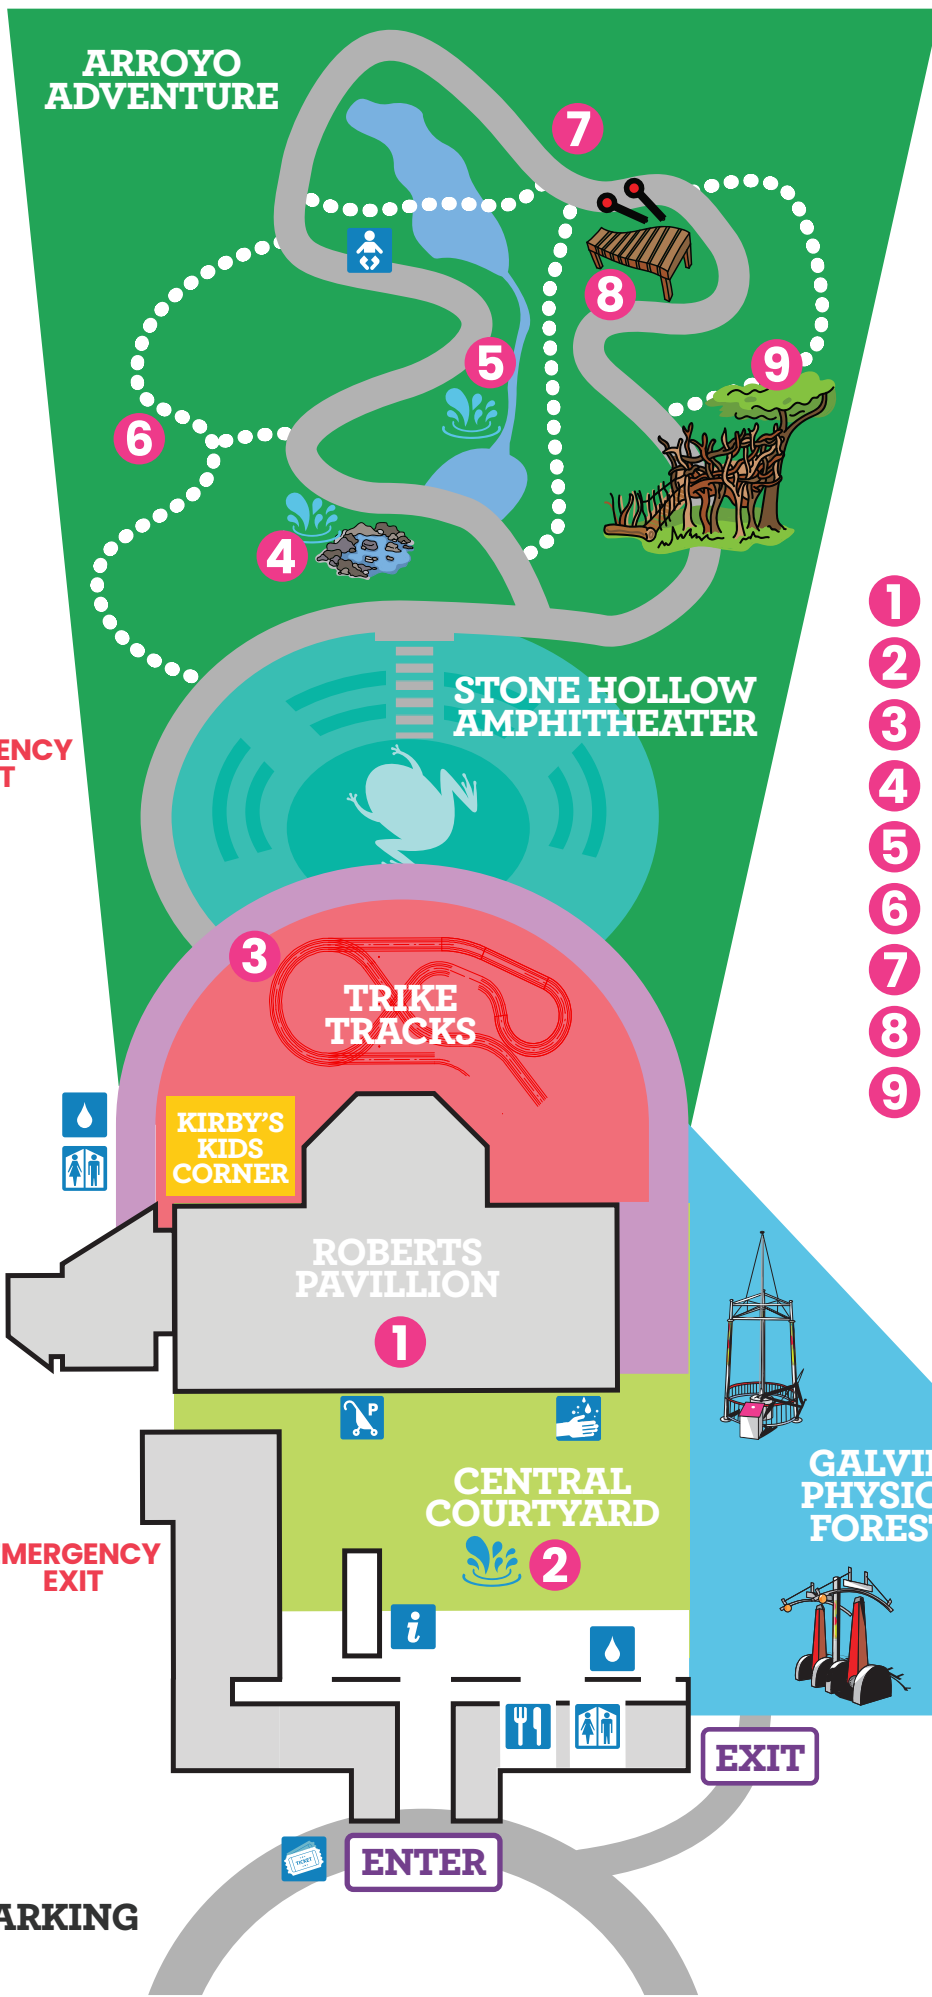

# ARROYO ADVENTURE

**kidspace**  
children's museum

## Campus Map

- 1** Mighty Build Guild
- 2** Splash Dance Fountains
- 3** Trike Tracks
- 4** Erosion Plain
- 5** Arroyo River
- 6** Sand Play Zone
- 7** Climb-Across Rock Wall
- 8** Pepper Tree Music Jam
- 9** Hawk's Nest Climber

EMERGENCY EXIT

EMERGENCY EXIT

EMERGENCY EXIT

← PARKING

ENTER

EXIT