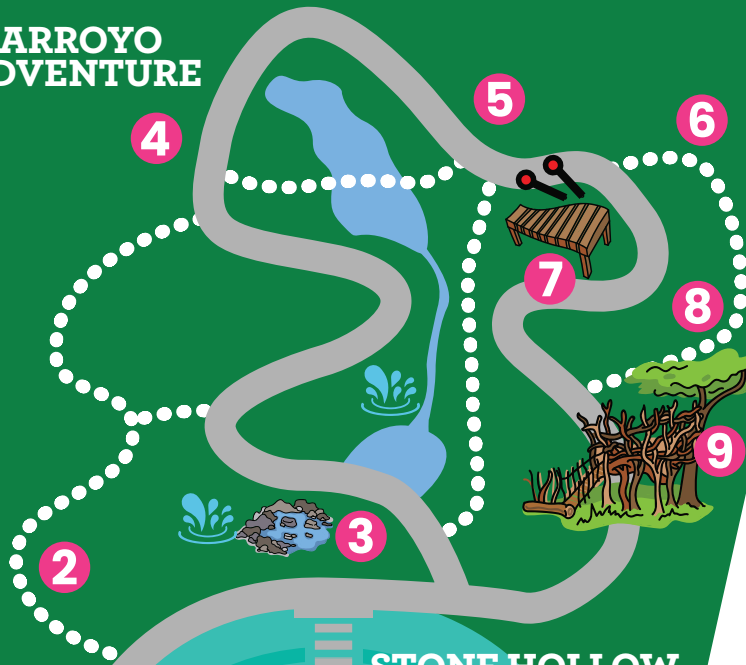

# ARROYO ADVENTURE

# STONE HOLLOW AMPHITHEATER

# TRIKE TRACKS

# Campus Map Spring 2021

- 1 Butterfly Chalk Art
- 2 Willow Walk Tunnels
- 3 Erosion Plain
- 4 Butterfly Seed Cakes
- 5 Climb-Across Rock Wall
- 6 Arroyo Art
- 7 Pepper Tree Music Jam
- 8 Hawk's Nest Climber
- 9 Rope Bridge